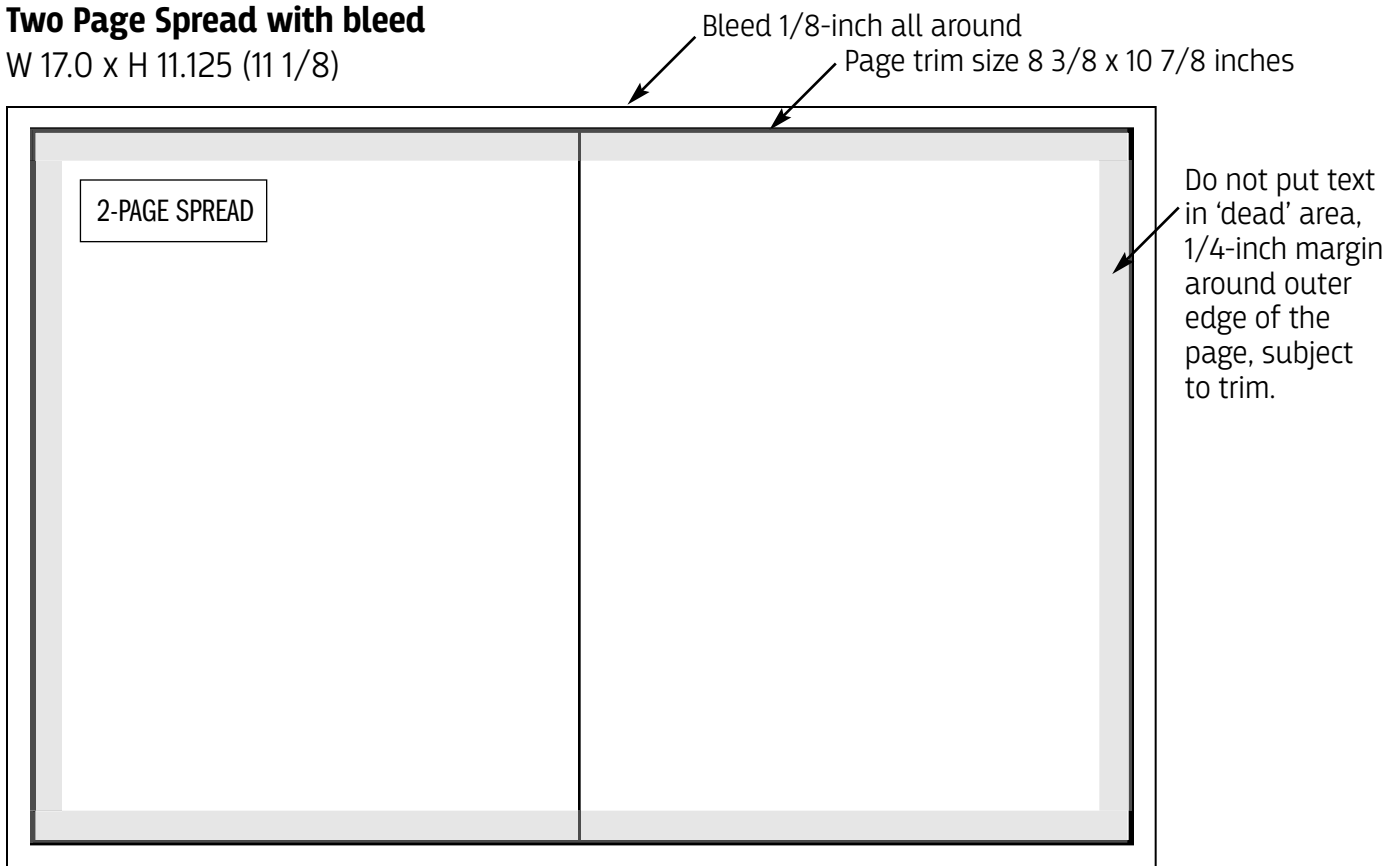

Two Page Spread with bleed

W 17.0 x H 11.125 (11 1/8)